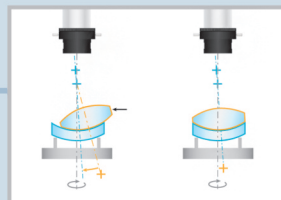

SmartAlign