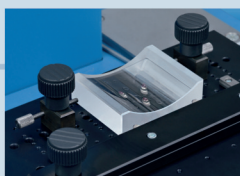

CylinderCheck