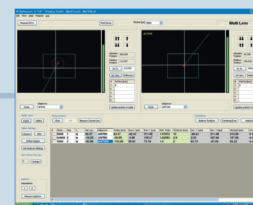

OptiCentric® Modular System

Measuring Heads

VIS

SWIR

MWIR

LWIR
(LASER)

OptiCentric®
with Dual Head

OptiCentric®

Lens Rotation Devices

Lens rotation devices
with vacuum chuck

Air bearing

Options and Modules

OptiSurf®

AspheroCheck

OptiSpheric®

Distance Sensor

Lever Gauge

CylinderCheck

SmartAlign

MultiLens