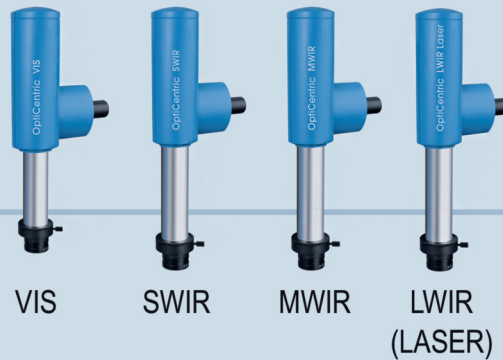

OptiCentric® Modular System

Measuring Heads

VIS

SWIR

MWIR

LWIR
(LASER)

OptiCentric®
with Dual Head

OptiCentric®

Lens Rotation Devices

Lens rotation devices
with vacuum chuck

Air bearing

Options and Modules

OptiSurf®

AspheroCheck

OptiSpheric®

Distance Sensor

Lever Gauge

CylinderCheck

SmartAlign

MultiLens

TRIOPTICS GmbH · Optische Instrumente
Hafenstrasse 35-39 · 22880 Wedel / Germany

Phone: +49-4103-18006-0

Fax: +49-4103-18006-20

E-mail: info@trioptics.com · <http://www.trioptics.com>