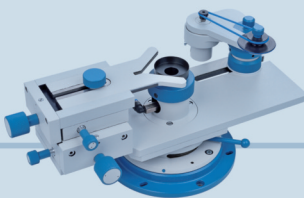

OptiCentric® Modular System

Measuring Heads

VIS

SWIR

MWIR

LWIR
(LASER)

OptiCentric®
with Dual Head

OptiCentric®

Lens Rotation Devices

Lens rotation devices
with vacuum chuck

Air bearing

Options and Modules

OptiSurf®

AspheroCheck

OptiSpheric®

Distance Sensor