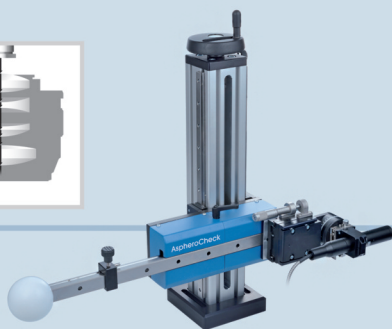

OptiCentric® Modular System

Measuring Heads

VIS

SWIR

MWIR

LWIR
(LASER)

OptiCentric®
with Dual Head

OptiCentric®

Lens Rotation Devices

Lens rotation devices
with vacuum chuck

Air bearing

Options and Modules

OptiSurf®

AspheroCheck

OptiSpheric®

Distance Sensor

Lever Gauge

CylinderCheck

SmartAlign

MultiLens

TRIOPTICS GmbH · Optische Instrumente
Hafenstrasse 35-39 · 22880 Wedel / Germany

Phone: +49-4103-18006-0

Fax: +49-4103-18006-20

E-mail: info@trioptics.com · <http://www.trioptics.com>