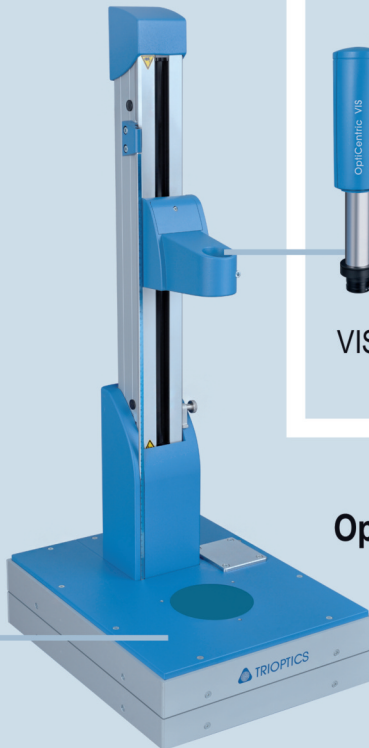

OptiCentric® Modular System

Measuring Heads

VIS

SWIR

MWIR

LWIR
(LASER)

OptiCentric®
with Dual Head

OptiCentric®

Lens Rotation Devices

Lens rotation devices
with vacuum chuck

Air bearing

Options and Modules

OptiSurf®

AspheroCheck

OptiSpheric®

Distance Sensor