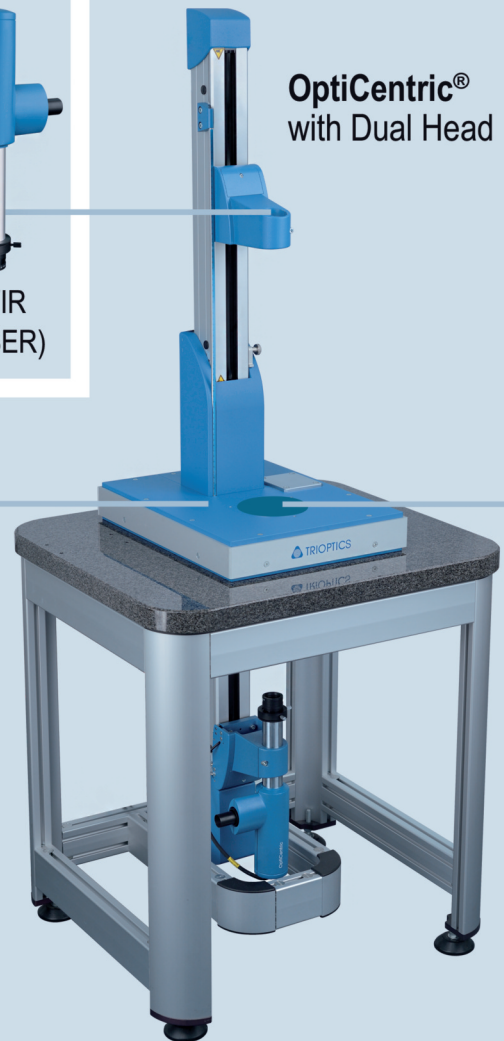

OptiCentric® Modular System

Measuring Heads

VIS

SWIR

MWIR

LWIR
(LASER)

OptiCentric®
with Dual Head

OptiCentric®

Lens Rotation Devices

Lens rotation devices
with vacuum chuck

Air bearing

Options and Modules

OptiSurf®

AspheroCheck

OptiSpheric®

Distance Sensor